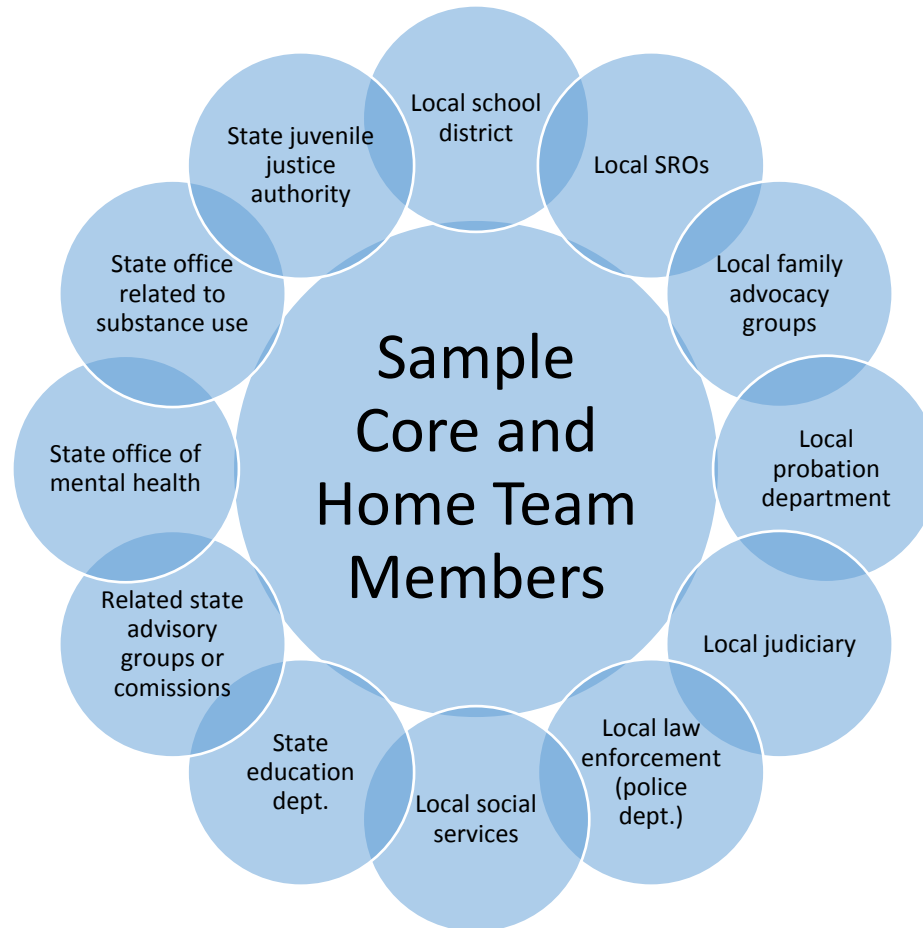

New York Core & Home Team List *Core team in bold
<b>New York State (NYS) Division of Criminal Justice Services</b>
<b>NYS Juvenile Justice Advisory Group</b>
<b>NYS Office of Alcoholism and Substance Abuse Services</b>
<b>NYS Office of Mental Health</b>
<b>Schenectady County Probation Department</b>
<b>Schenectady City School District</b>
<b>Schenectady County Office of Community Services</b>
<b>Schenectady County Probation Department</b>
NYS Division of Criminal Justice Services
NYS Office of Children and Family Services
NYS Council on Children and Families
NYS Education Dept.
NYS Permanent Judicial Commission on Justice for Children
NYS Office of Court Administration
Families Together in New York State
Schenectady County Family Court
Schenectady Police Dept.
Schenectady County Dept. of Social Services

Wisconsin Core & Home Team List *Core team in bold
<b>Wisconsin Dept. of Public Instruction</b>
<b>Wisconsin Dept. of Children and Families (Bureau of Youth Services, Division of Safety and Performance)</b>
<b>Wisconsin Dept. of Health Services</b>
<b>School District of Beloit</b>
<b>Wisconsin Office of Children’s Mental Health (Family Relations Coordinator)</b>
Beloit School Resource Officer
Individual Beloit School Staff
District Community Learning Center Coordinator, Beloit
Parent Peer Specialist
Safe Schools Health Students, Wisconsin Dept. of Public Instruction
Wisconsin Family Ties
Rock County Data consultancy